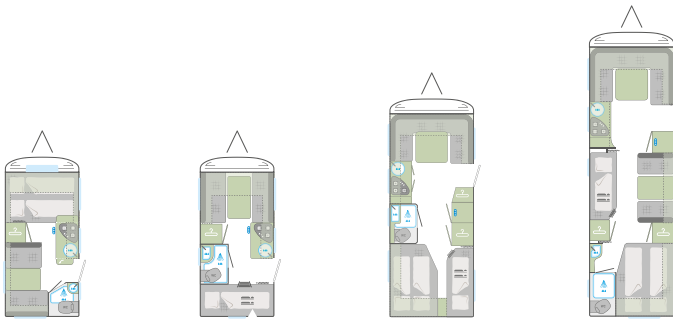

WEINSBERG CARAONE

UK PRICE LIST AND SPECIFICATION

TOURING CARAVAN MODELS

390 QD	400 LK	550 UK	Seasonal Pitch Model 740 UDF
£12199	£12399	£17999	£19999

SEASONAL
PITCH
CARAVANS

The UK Road Traffic Act prohibits trailers of any kind, including touring caravans, which have a body length excluding the towing apparatus of more than 7 metres from being towed by any vehicle with a Gross Vehicle Weight of less than 3500KG.

All caravans supplied by retailers in Great Britain and Ireland are equipped with the following items at NO additional cost:

- Blinds and flyscreens to all windows
- Hot water system and full shower installation
- Front window with interior blind
- On board fresh water tank (40l)
- Door flyscreen
- Midi Heki sunroof
- BPW chassis
- Exterior side mounted access hatch
- Hitch mounted stabiliser (BPW ISC)
- Blown air heating system
- LED lighting
- a frame cover
- 12 Months Comprehensive Insurance
- GRP roof

Options:

Alde (740)	£2199
Triple bunk (400)	£299
Active upholstery	£399
Option upholstery	£249