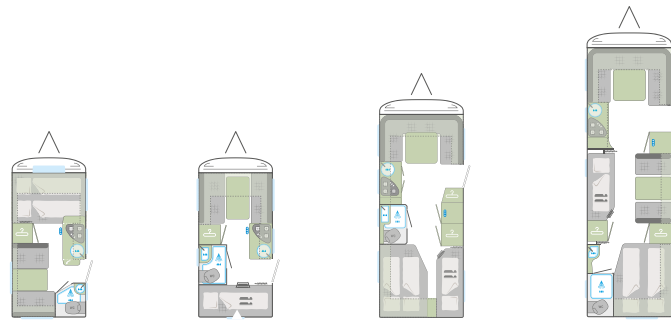

Options:

Alde (740)	£2199
Triple bunk (400)	£299
Active upholstery	£399
Option upholstery	£249

WEINSBERG

Dein Urlaub!

TECHNICAL DATA

CaraOne

390 QD

400 LK

550 UK

740 UDF

Total length	594	594	762	940
Interior length (cm)	400	400	568	746
Total width / Interior width (cm)	220 / 204	220 / 204	250 / 234	250 / 234
Total height / Interior height (cm)	257 / 196	257 / 196	257 / 196	257 / 196
Awning dimensions (cm)	853	853	1.021	1.199
Mass of the unladen vehicle (kg) *	850	850	1.190	1.530
Mass in running order (kg) *	890	890	1.230	1.570
Tecnicly maximum authorized laden mass (kg)*	1.100	1.100	1.500	1.900
Maximum load capacity (kg) *	210	210	270	330
Tyre size	195/70R14	195/70R14	185 R14C	185/65R14
Rim size	5 1/2 J x 14	5 1/2 J x 14	5 1/2 J x 14	5 1/2 J x 14

Sleeping berths	4	up to 5	6	7
Bed dimensions, front (cm)	196 x 136	137 x 187	216 x 137/131	216 x 157/147
Bed dimensions, centre (cm)	-	-	-	2 x 188 x 72; 188 x 94/124
Bed dimensions, rear (cm)	200 x 117/95	204 x 76/193 x 83	197 x 130 2x 187 x 66 ¹⁾	197 x 156
Skylights with insect protection	1	2	4	4
Mushroom-shaped fans / Skylight in bathroom	-/1	-/1	-/1	-/1